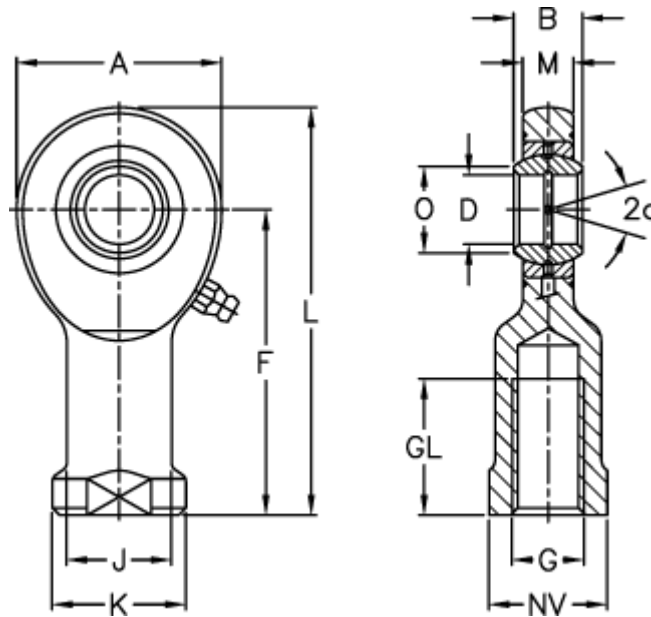

Data Sheet

Article number: 03480070
Description: Fluro Rod end EIL 70
Note: 70

Measures

A	= 160	J	= 80
a (degrees)	= 6	K	= 98
B	= 49	L	= 280
D	= 70	M	= 42
Dynamic drive (kN)	= 315	NV	= 85
F	= 200	O	= 77.9
g	= M56x4	Static drive kN	= 606
GL	= 80	Weight	= 8600